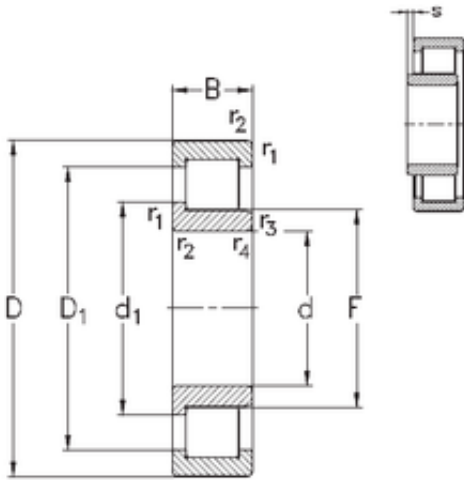

BEARING CORP.OF CANADA LTD.

140 mm x 300 mm x 102 mm NKE NJ2328-E-MPA Cylindrical roller bearings

Bearing No. NJ2328-E-MPA

Size	140x300x102 mm
Bore Diameter	140 mm
Outer Diameter	300 mm
Width	102 mm
d	140 mm
F	180 mm
D	300 mm
B	102 mm
C	102 mm
r1 min.	4 mm
r2 min.	4 mm
r3 min.	4 mm
r4 min.	4 mm
S	9,2 mm
Weight	37,2 Kg
Basic dynamic load rating (C)	1141 kN
Basic static load rating (C0)	1396 kN

NJ2328-E-MPA Bearing 2D drawings and 3D CAD models