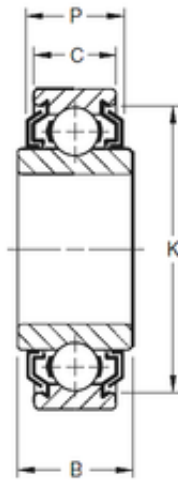

# BEARING CORP.OF CANADA LTD.

13 mm x 32 mm x 15,4 mm Timken 201KLL3  
Deep groove ball bearings

Bearing No. 201KLL3

Size	13x32x15.4 mm
Bore Diameter	13 mm
Outer Diameter	32 mm
Width	15,4 mm
d	13 mm
D	32 mm
B	15,4 mm
C	10,01 mm
P	14,4 mm
K	27 mm
Weight	0,041 Kg
Basic dynamic load rating (C)	7,5 kN

201KLL3 Bearing 2D drawings and 3D CAD models