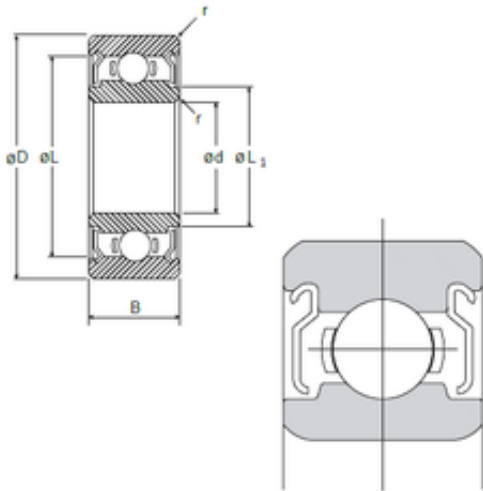

BEARING CORP.OF CANADA LTD.

8 mm x 16 mm x 5 mm NMB L-1680KK Deep groove ball bearings

Bearing No. L-1680KK

Size	8x16x5 mm
Bore Diameter	8 mm
Outer Diameter	16 mm
Width	5 mm
d	8 mm
D	16 mm
B	5 mm
C	5 mm
r min.	0,2 mm
L	14,18 mm
L1	9,68 mm
Basic dynamic load rating (C)	1,606 kN

L-1680KK Bearing 2D drawings and 3D CAD models