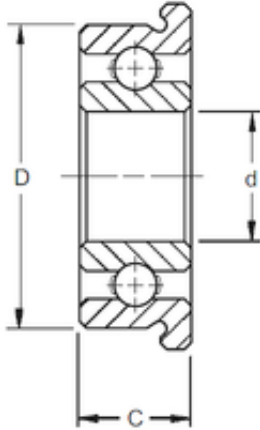

BEARING CORP.OF CANADA LTD.

8 mm x 14 mm x 3,5 mm ZEN MF148 Deep groove ball bearings

Bearing No. MF148

Size	8x14x3.5 mm
Bore Diameter	8 mm
Outer Diameter	14 mm
Width	3,5 mm
d	8 mm
D	14 mm
B	3,5 mm
C	3,5 mm
Basic dynamic load rating (C)	0,817 kN
Basic static load rating (C0)	0,386 kN
(Grease) Lubrication Speed	38000 r/min

MF148 Bearing 2D drawings and 3D CAD models